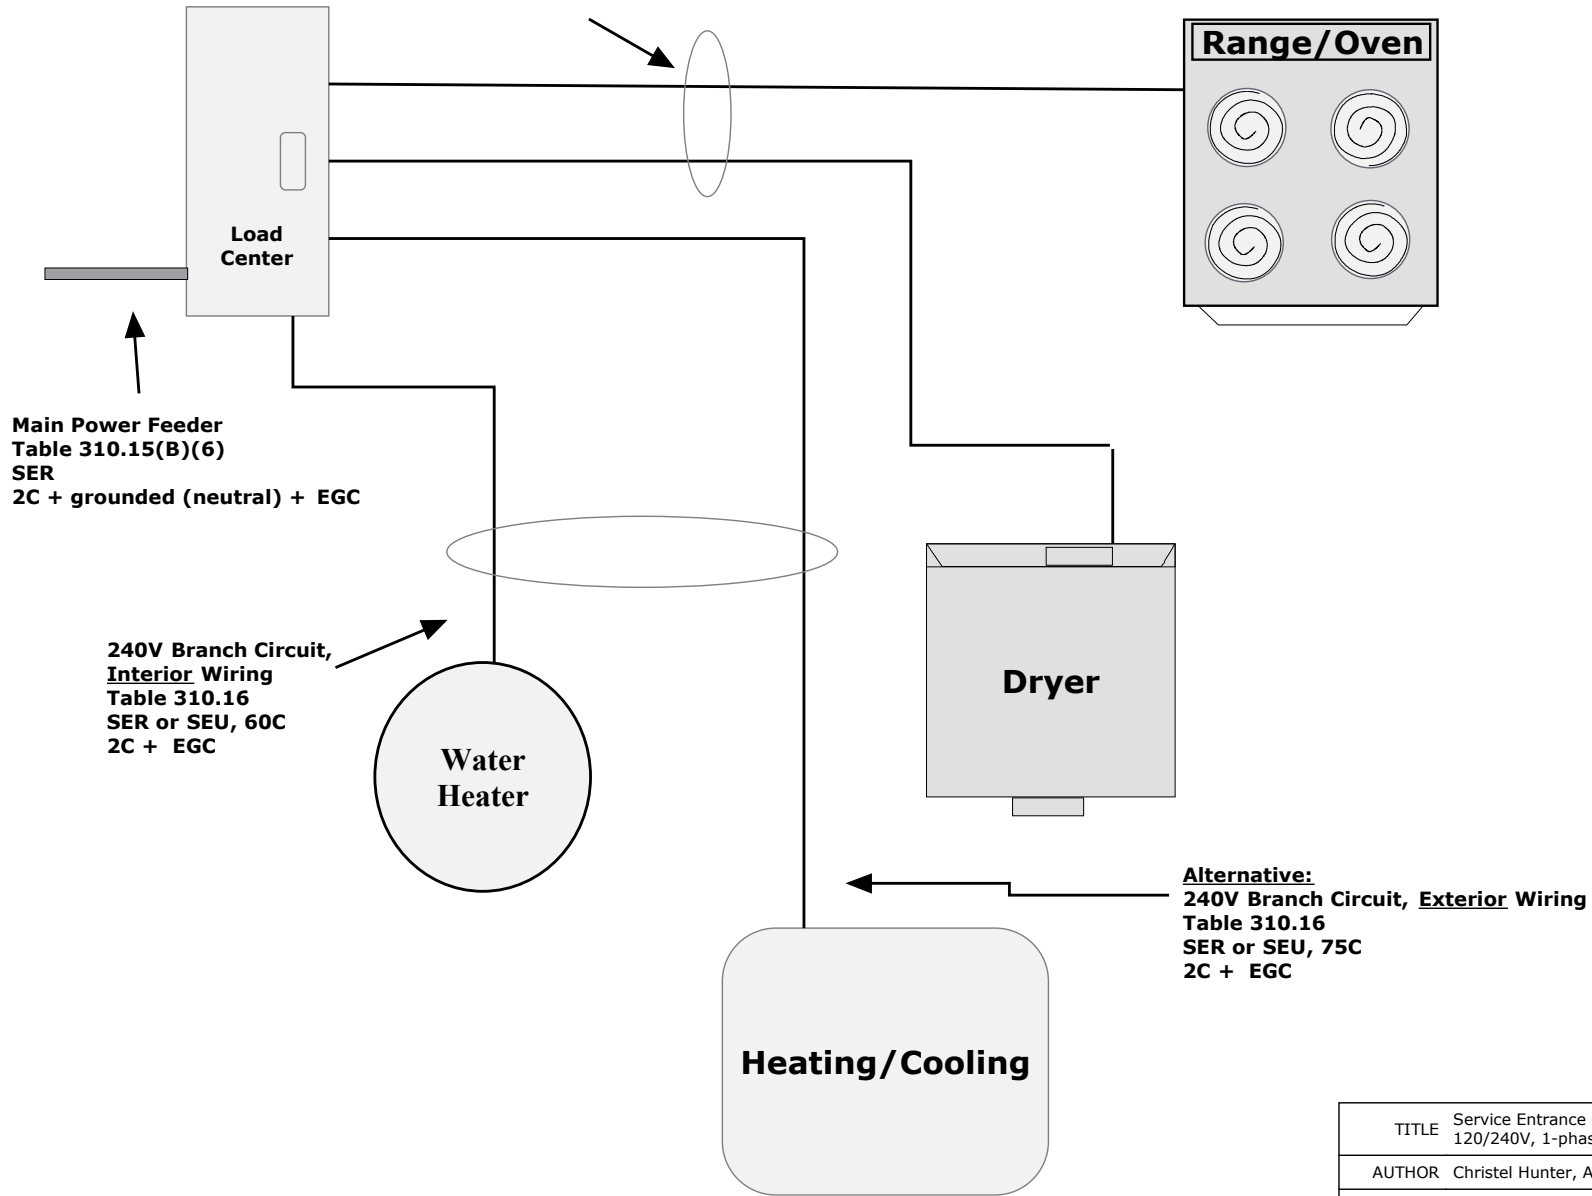

This diagram is for illustrative purposes only, and should not be relied upon for installation.

240V/120V Branch Circuits, Interior Wiring
Table 310.16
SER, 60C
2C + grounded (neutral) + EGC

TITLE	Service Entrance Cable Example - Dwelling Unit 120/240V, 1-phase, Dwelling Services and Feeders			
AUTHOR	Christel Hunter, Alcan Cable			
DATE	11/06/08	SHEET	3	OF 5
REVISION	2008 NEC - 1	christel.hunter@alcan.com		